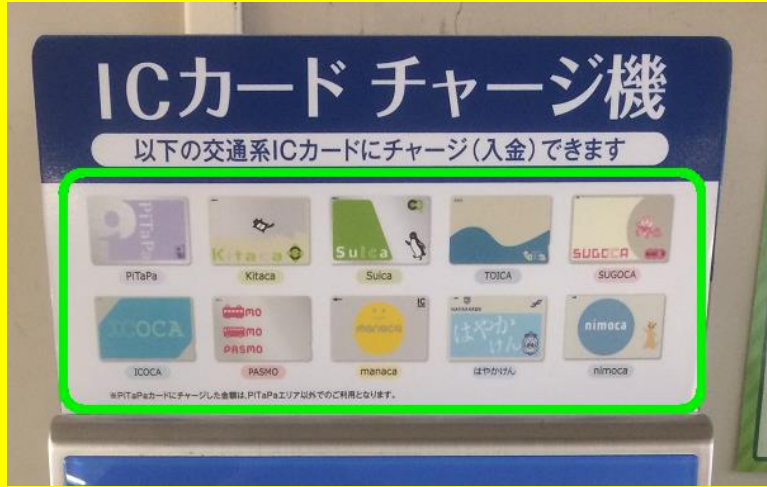

JR pass

IC card

Kansai One Pass

OK

Bus 1day pass

Subway & Bus pass

Kansai Thru Pass

Available for purchase
Until the end of
September 2023